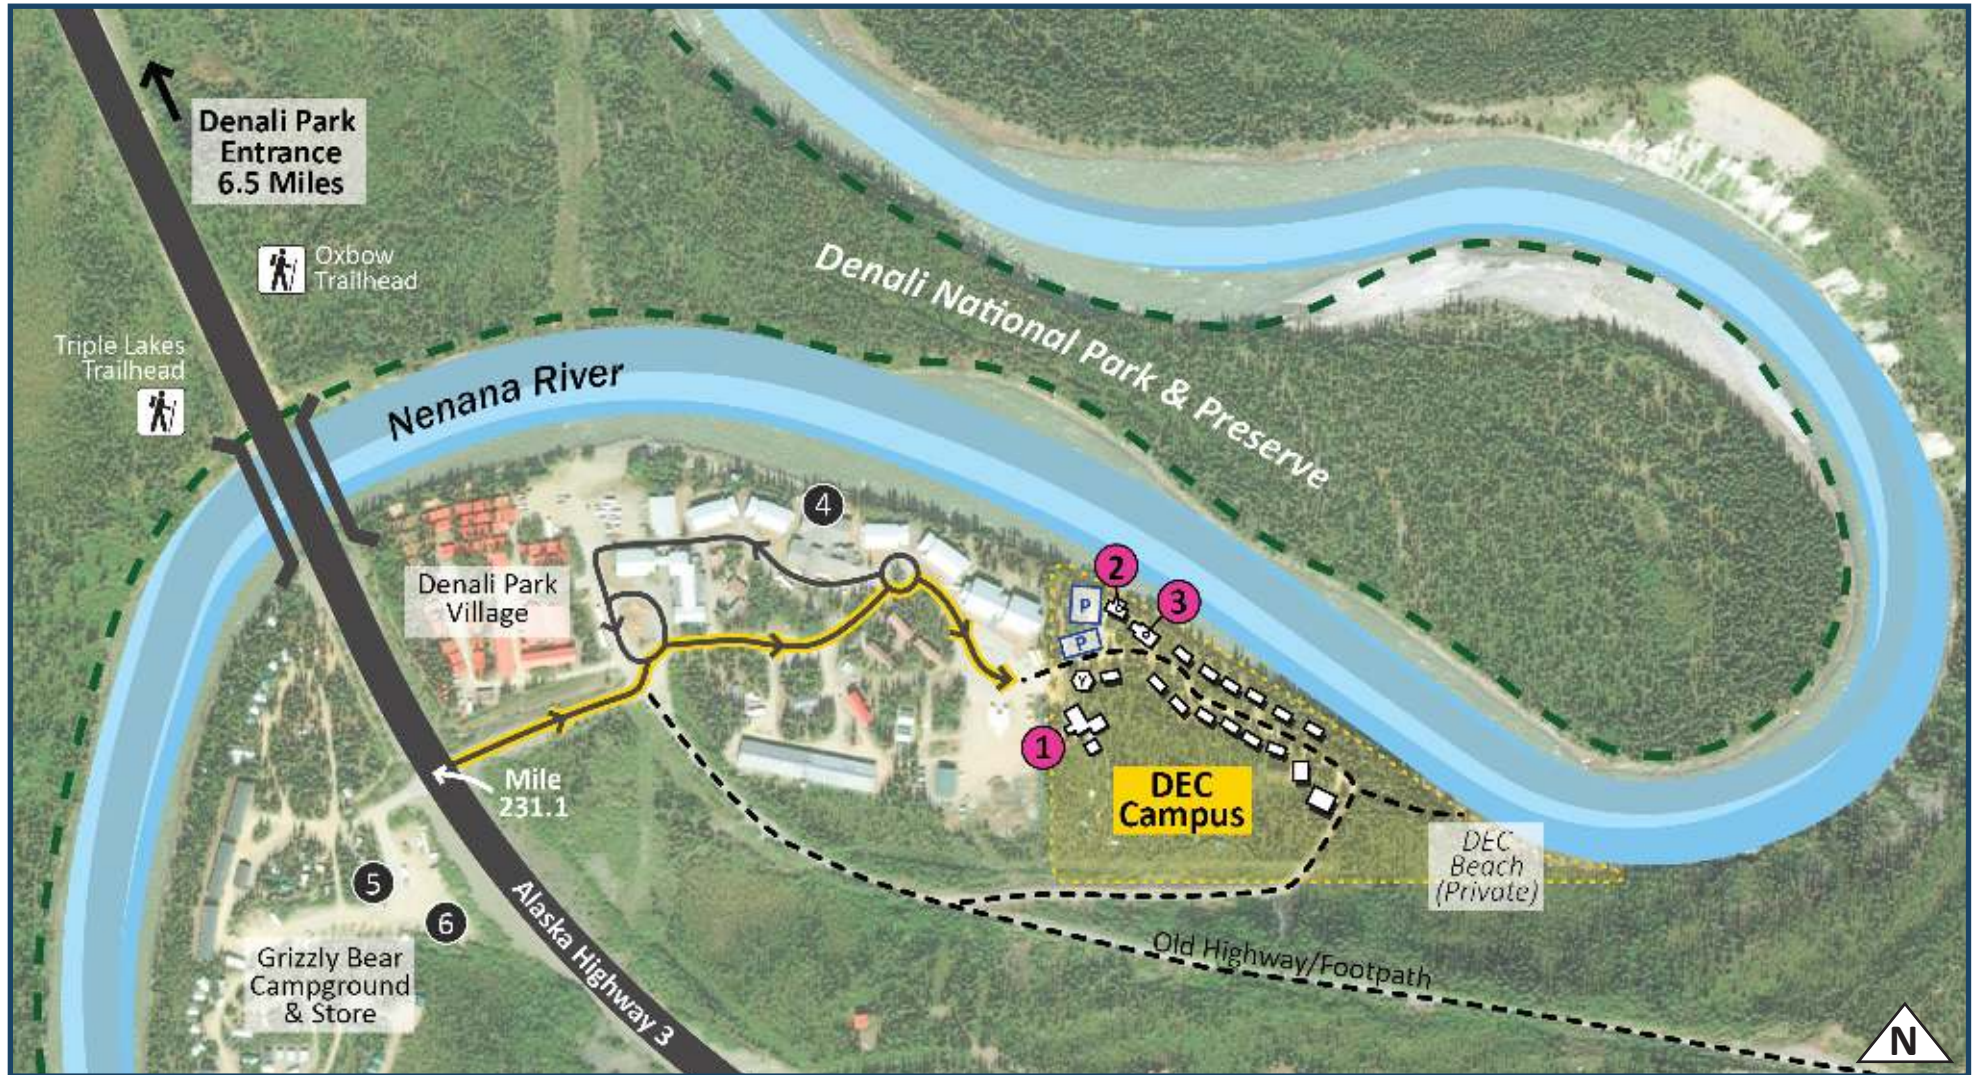

# Denali Education Center: *CAMPUS ACCESS MAP*

Map Source: ESRI

LEGEND					
	Road		Footpath or trail		Bridge
	Route to DEC		Yurt		DEC Campus Boundary
	Parking		Charles Sheldon Center		Program Office
	Riverside Hall		Denali Park Village Main Lobby		Grizzly Bear Store
	Food Trucks				